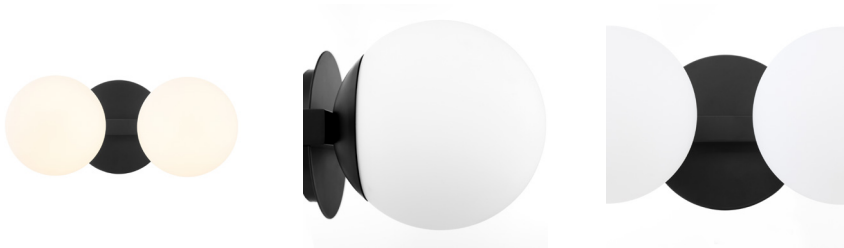

**539-2-59**

2 Light GLOBE Vanity

Project: \_\_\_\_\_

Location: \_\_\_\_\_

Fixture Type: \_\_\_\_\_

Catalog #: \_\_\_\_\_

DETAILS	
FINISH:	Matte Black
DIFFUSER MATERIAL:	Satin Opal Glass
LOCATION:	Damp Listed

DIMENSIONS	
HEIGHT:	6.00"
WIDTH:	14.00"
EXTENSION:	7.75"

LIGHT SOURCE	
NUMBER OF LIGHTS:	2 Light
SOCKET BASE:	Medium Base Lamp
WATTAGE:	60 Watt

MOUNTING	
MOUNTING LOCATION:	Wall Mounted
BACKPLATE:	

SHIPPING	
HEIGHT:	19.25"
LENGTH:	24.75"
WIDTH:	17.25"
WEIGHT:	3.6lbs

**PRODUCT DETAILS:**

Supremely minimal and expertly crafted, the Globe series of contemporary lighting adds modern industrial energy to any space. Satin opal globes rest on slender frames, allowing the glass spheres to be the focal point of the design. Choose from a single light wall mount or select a two, three, or four light vanity and illuminate your space with style and ease.