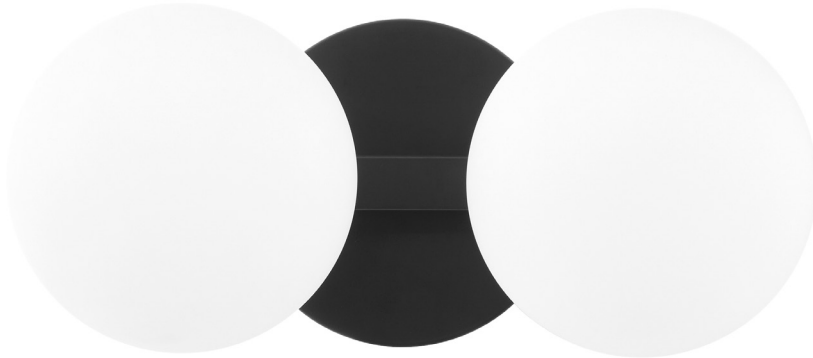

**539-2-59**

2 Light GLOBE Vanity

Project: \_\_\_\_\_

Location: \_\_\_\_\_

Fixture Type: \_\_\_\_\_

Catalog #: \_\_\_\_\_

DETAILS	
FINISH:	Matte Black
DIFFUSER MATERIAL:	Satin Opal Glass
LOCATION:	Damp Listed

DIMENSIONS	
HEIGHT:	6.00"
WIDTH:	14.00"
EXTENSION:	7.75"

LIGHT SOURCE	
NUMBER OF LIGHTS:	2 Light
SOCKET BASE:	Medium Base Lamp
WATTAGE:	60 Watt

MOUNTING	
MOUNTING LOCATION:	Wall Mounted
BACKPLATE:	

SHIPPING	
HEIGHT:	19.25"
LENGTH:	24.75"
WIDTH:	17.25"
WEIGHT:	3.6lbs

**PRODUCT DETAILS:**

Supremely minimal and expertly crafted, the Globe series of contemporary lighting adds modern industrial energy to any space. Satin opal globes rest on slender frames, allowing the glass spheres to be the focal point of the design. Choose from a single light wall mount or select a two, three, or four light vanity and illuminate your space with style and ease.